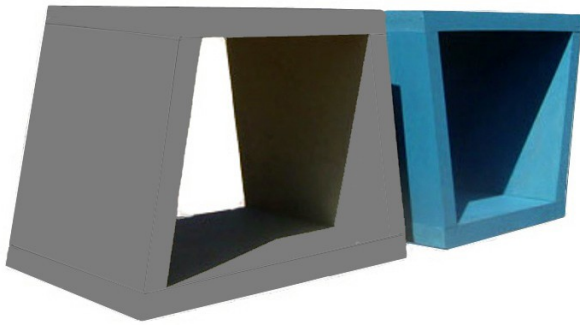

ECO POD

RECYCLED PLASTIC

With the Eco Pod, our designers have created a new look in casual bench seating.

When used in sets, the Short Eco Pod can be nested for a contiguous setting, or separated for single seating as the situation demands. The Long Eco Pod, designed as a three or four seater, is reversible and adaptable in the same way. .

The Eco Pod is easily transportable, and makes an outdoor feature that is comfortable and cost-effective. Ideal for children's play areas, kindergartens and primary schools.

What's more, the Eco Pod is good for the environment. Replas recycled plastic will not split, rot or attract organic growth, and never needs painting.

WEIGHT

Short: 30kg
Long: 90kg

DIMENSIONS

Length: 560mm Short
1800mm Long
Width: 400mm

COLOURS

- Grey
- Green
- Blue
- Brown
- Black